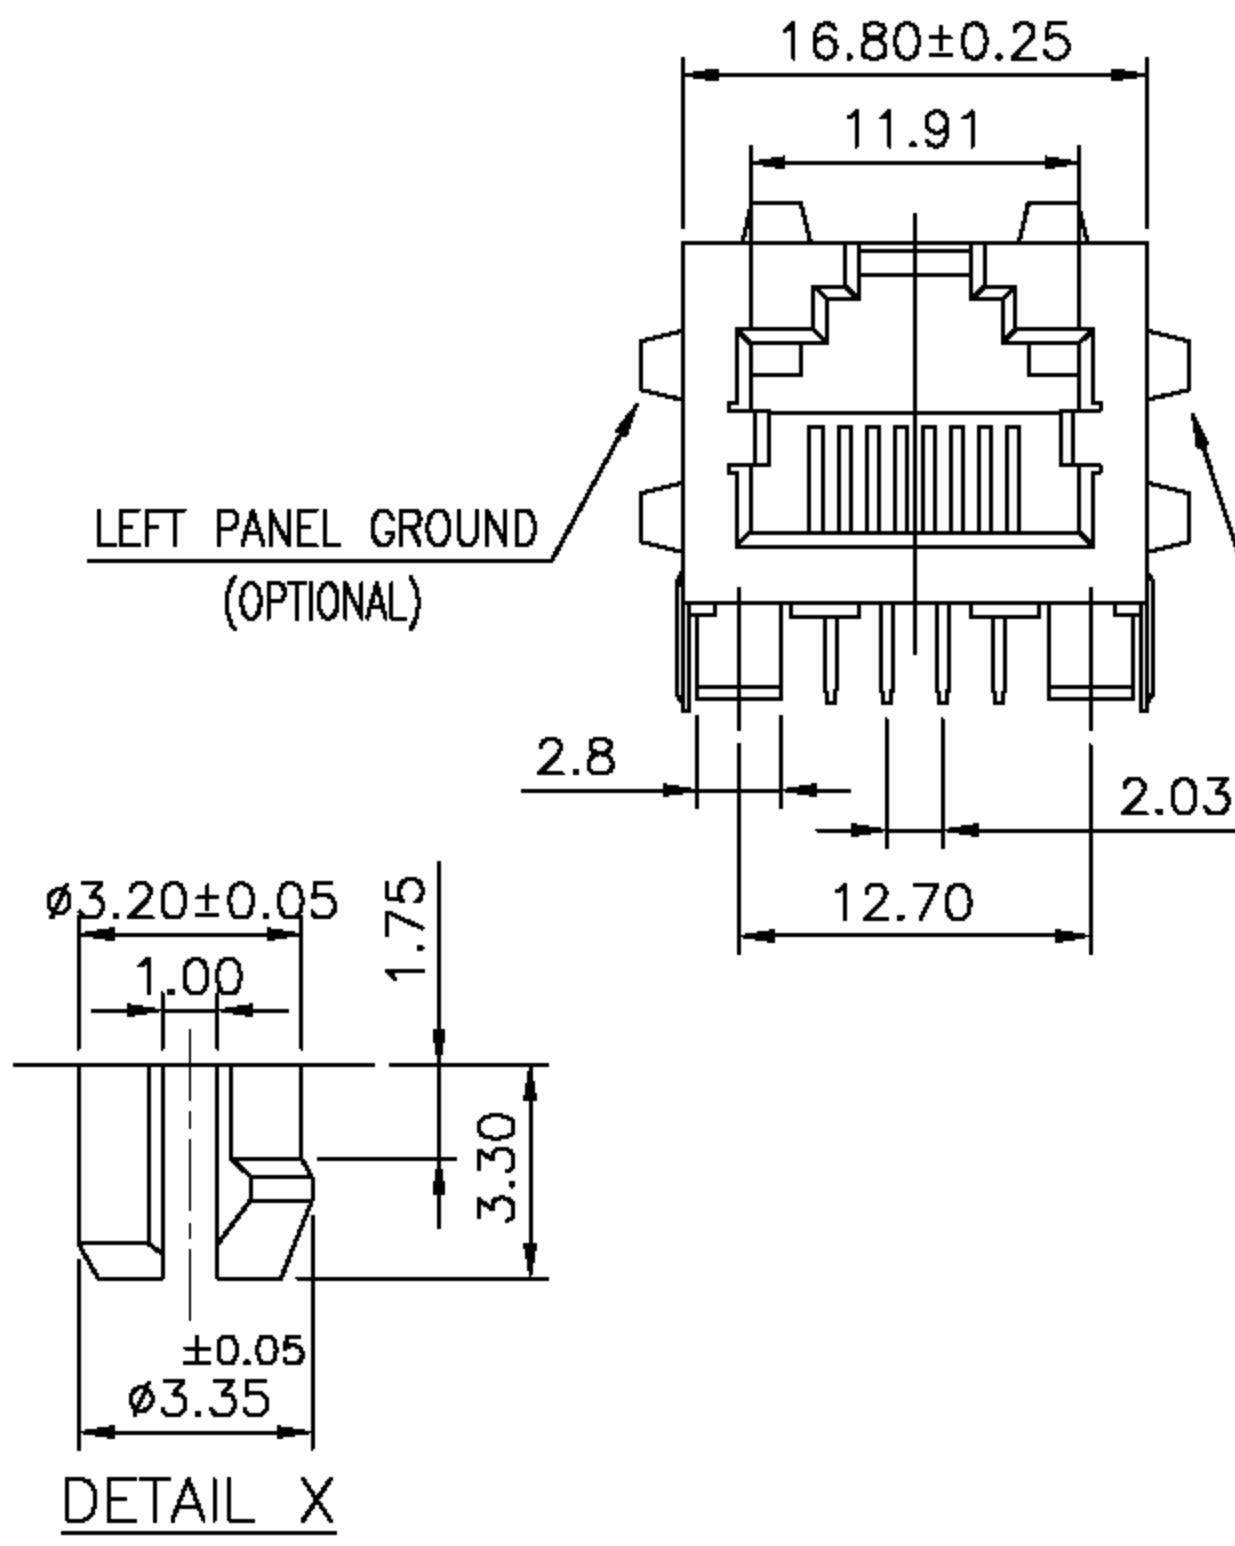

RoHS Compliance

DO NOT SCALE DRAWING	TOLERANCES UNLESS OTHERWISE NOTED	INCH	MM	DR. <i>MEI LIU</i>	DATE JUL-27 '11
THIRD ANGLE PROJECTION	LINEAR MM INCH	00 ± 000 ± 0000 ±	0.0 ± 0.25 0.00 ± 0.13 0.000 ± 0.05	CK'D <i>M. CHANG</i>	JUL-27 '11
MM INCH	ANGLE ± 0° 30'	RADII	+ 0.40 - 0.15	APP'D <i>W.J. YANG</i>	JUL-28 '11