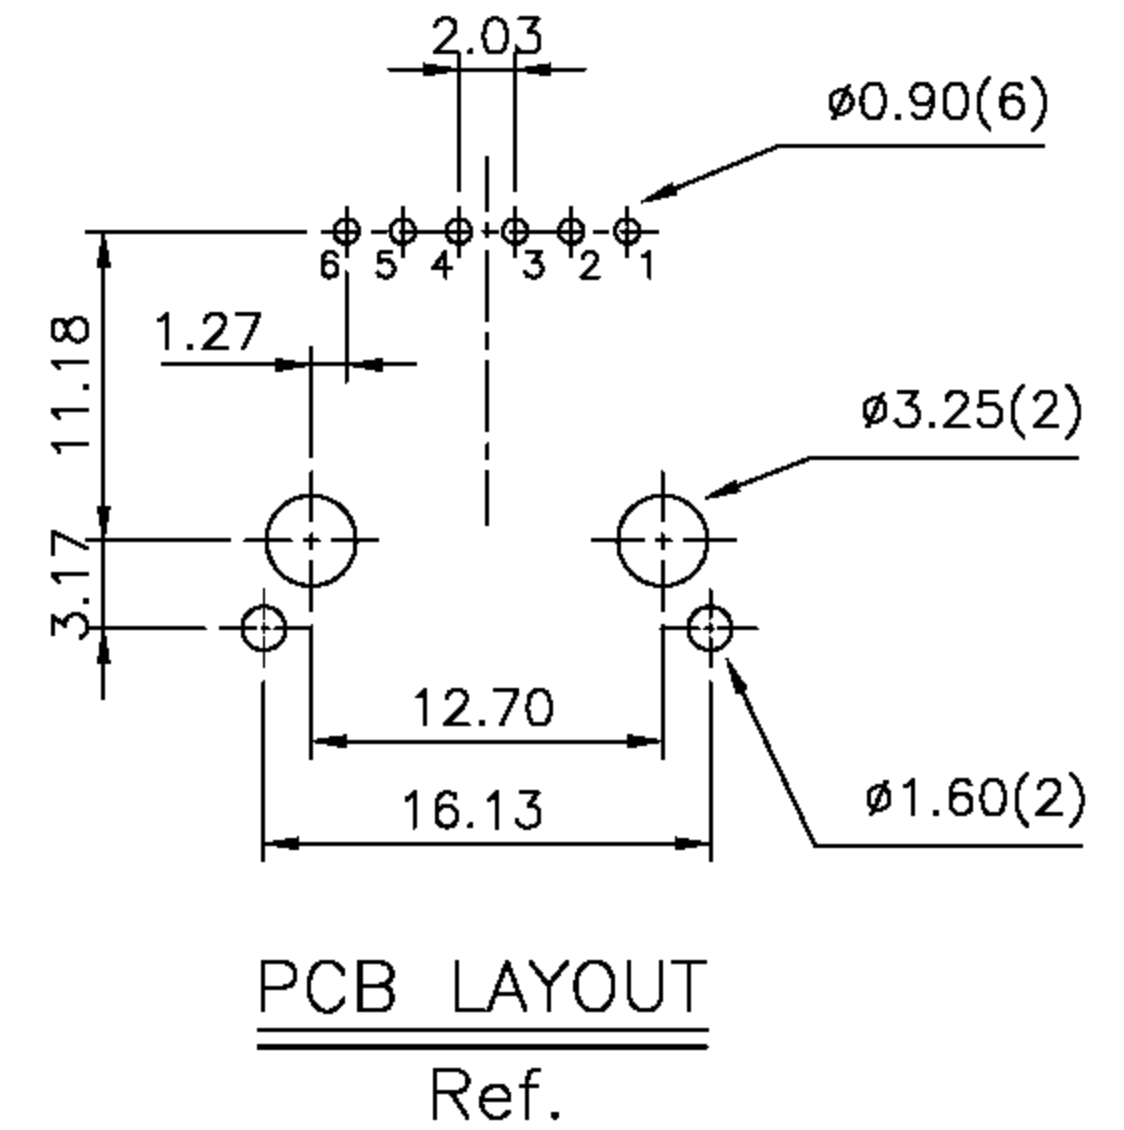

RoHS Compliance

DO NOT SCALE DRAWING	TOLERANCES UNLESS OTHERWISE NOTED	INCH	MM	DR. <i>MEI LIU</i>	DATE JUL-27 '11
THIRD ANGLE PROJECTION	LINEAR MM INCH	00 ± 000 ± 0000 ±	0.0 ± 0.25 0.00 ± 0.13 0.000 ± 0.05	CK'D <i>M. CHANG</i>	JUL-27 '11
MM INCH	ANGLE ± 0° 30'	RADII	+ 0.40 - 0.15	APP'D <i>W.J. YANG</i>	JUL-28 '11