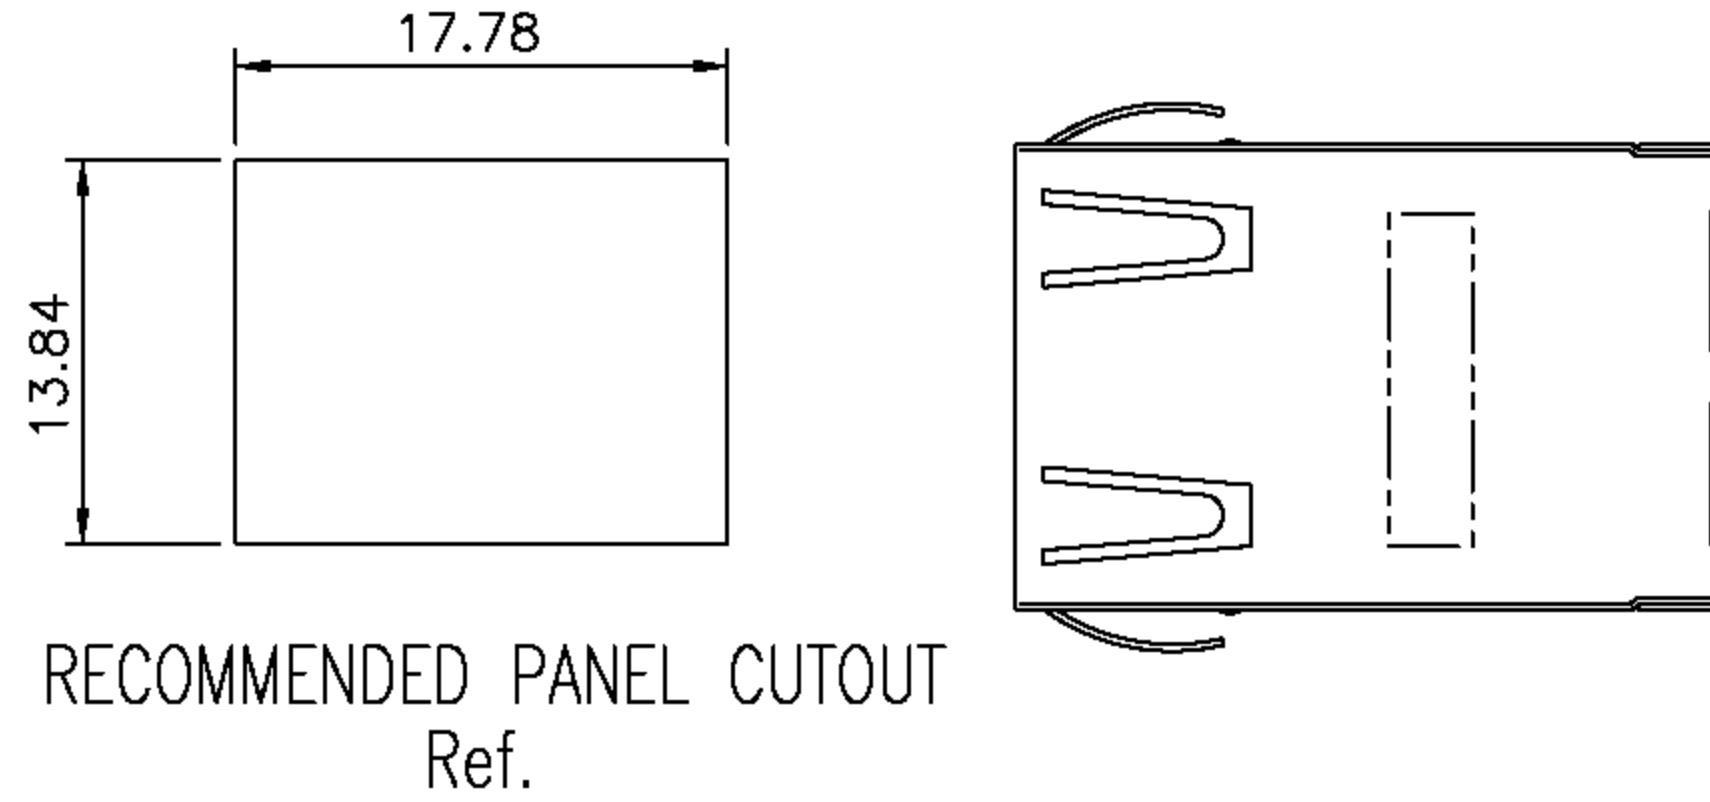

RoHS Compliance

DO NOT SCALE DRAWING	TOLERANCES UNLESS OTHERWISE NOTED	INCH	MM	DR. <i>MEI LIU</i>	DATE JUL-27 '11
THIRD ANGLE PROJECTION	LINEAR MM INCH	00 ± 000 ± 0000 ±	0.0 ± 0.25 0.00 ± 0.13 0.000 ± 0.05	CK'D <i>M. CHANG</i>	JUL-27 '11
MM INCH	ANGLE ± 0° 30'	RADII	+ 0.40 - 0.15	APP'D <i>W.J. YANG</i>	JUL-28 '11