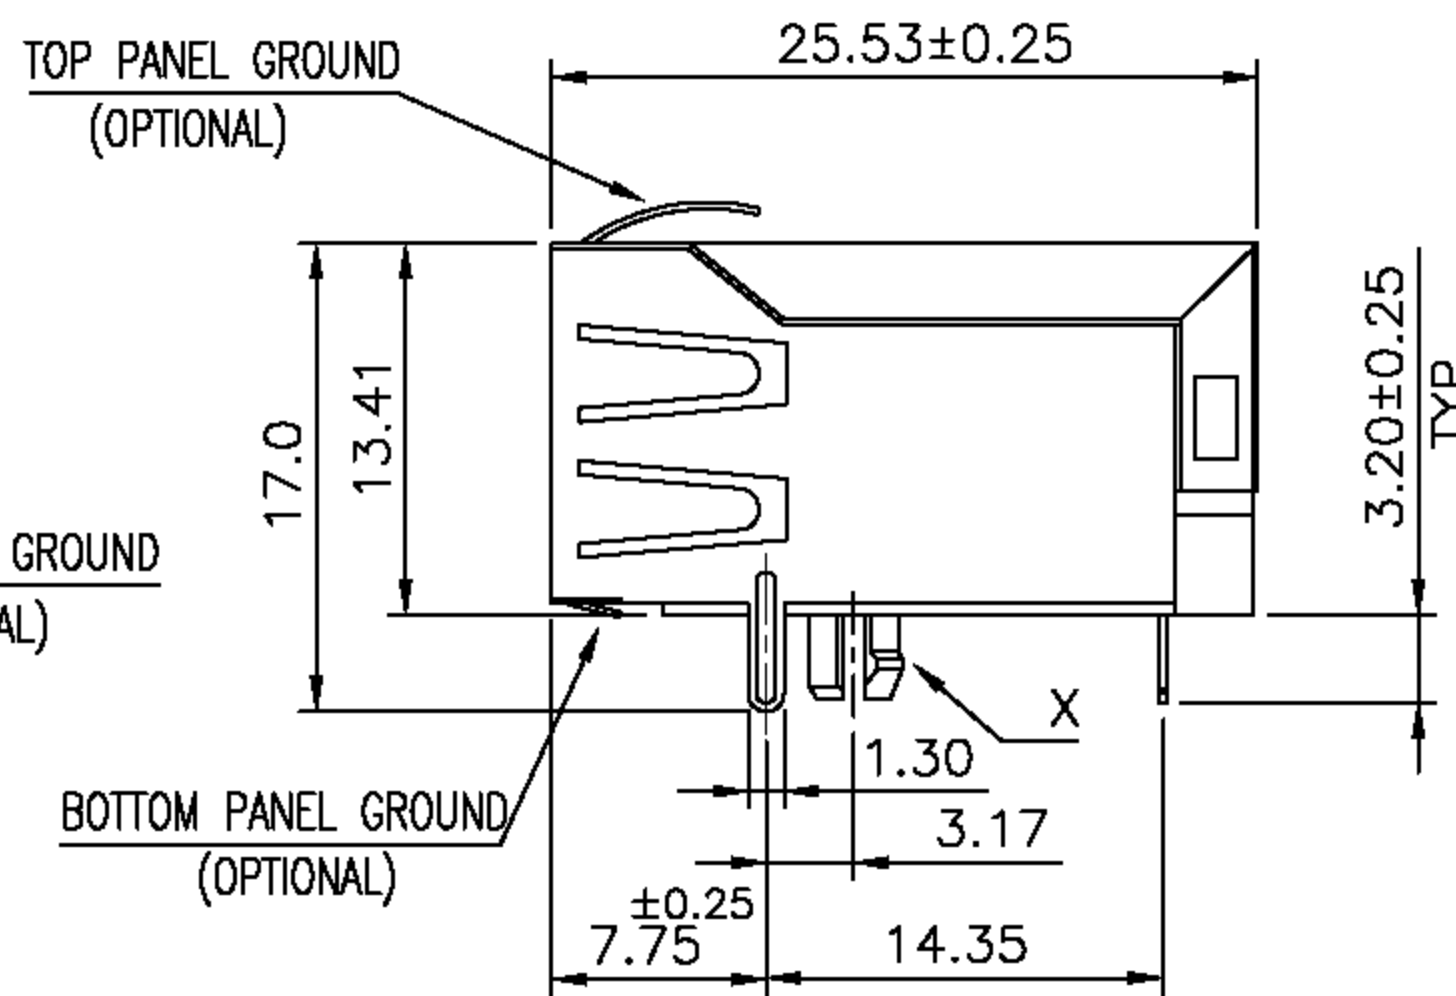

RoHS Compliance

DO NOT SCALE DRAWING	TOLERANCES UNLESS OTHERWISE NOTED	INCH	MM	DR. <i>MEI LIU</i>	DATE JUL-27 '11
THIRD ANGLE PROJECTION	LINEAR MM INCH	00 ± 000 ± 0000 ±	0.0 ± 0.25 0.00 ± 0.13 0.000 ± 0.05	CK'D <i>M. CHANG</i>	JUL-27 '11
MM INCH	ANGLE ± 0° 30'	RADII	+ 0.40 - 0.15	APP'D <i>W.J. YANG</i>	JUL-28 '11