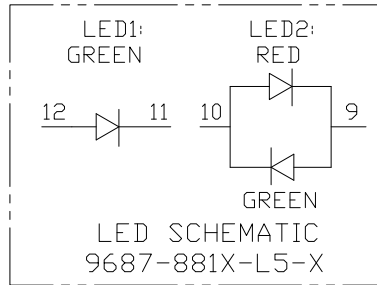

RoHS Compliance

DO NOT SCALE DRAWING	TOLERANCES UNLESS OTHERWISE NOTED	INCH	MM	DR. <i>CIAN.CI.LUO</i>	DATE MAR-03 '10
THIRD ANGLE PROJECTION	LINEAR $\frac{MM}{INCH}$	$00 \pm .01$ $000 \pm .005$ $0000 \pm .002$	0.0 ± 0.25 0.00 ± 0.13 0.000 ± 0.05	CK'D <i>M.CHANG</i>	MAR-03 '10
MM INCH	ANGLE $\pm 0^{\circ} 30'$	RADII	± 0.40 $- 0.15$	APP'D <i>W.J.YANG</i>	MAR-04 '10