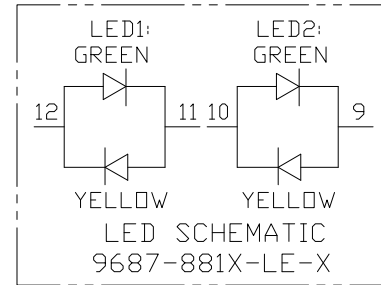

RoHS Compliance

DO NOT SCALE DRAWING	TOLERANCES UNLESS OTHERWISE NOTED	INCH	MM	DR. <i>CIAN.CI.LUO</i>	DATE MAR-03 '10
THIRD ANGLE PROJECTION	LINEAR $\frac{MM}{INCH}$	$00 \pm .01$ $000 \pm .005$ $0000 \pm .002$	0.0 ± 0.25 0.00 ± 0.13 0.000 ± 0.05	CK'D <i>M.CHANG</i>	MAR-03 '10
MM INCH	ANGLE $\pm 0^{\circ} 30'$	RADII	± 0.40 $- 0.15$	APP'D <i>W.J.YANG</i>	MAR-04 '10